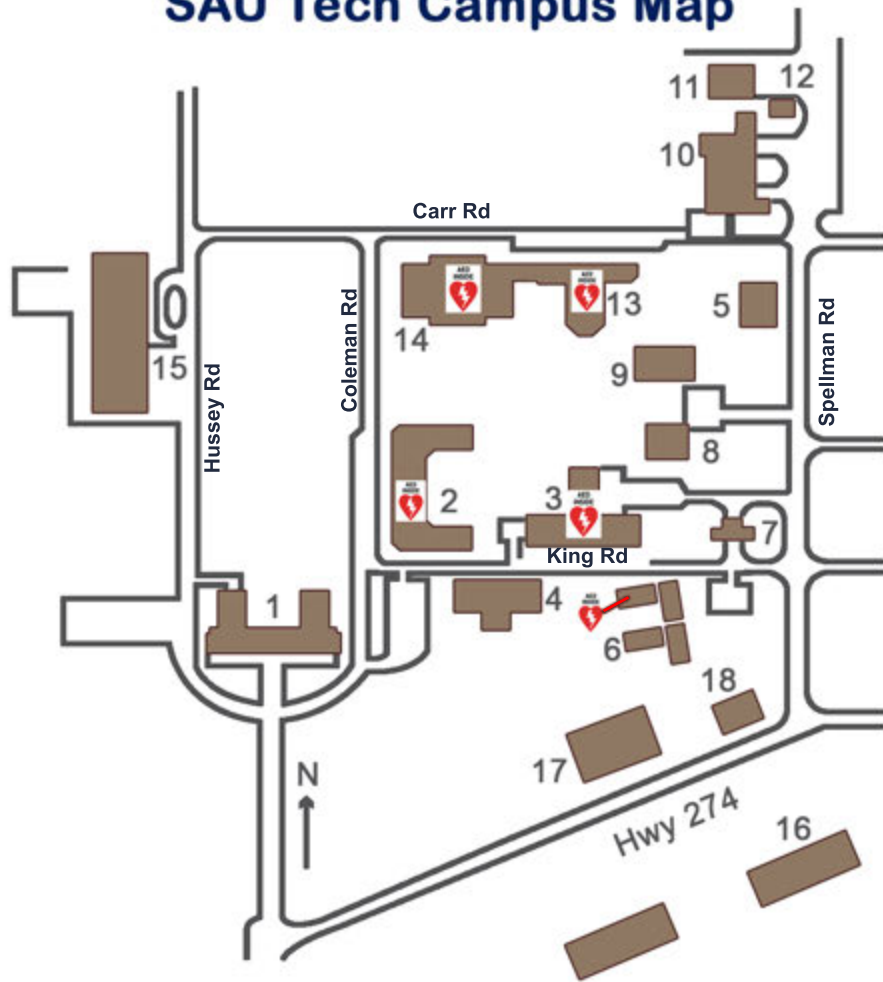

SAU Tech Campus Map

This symbol indicates the location of automated external defibrillators (AED) on the campus.

Camden Area Map