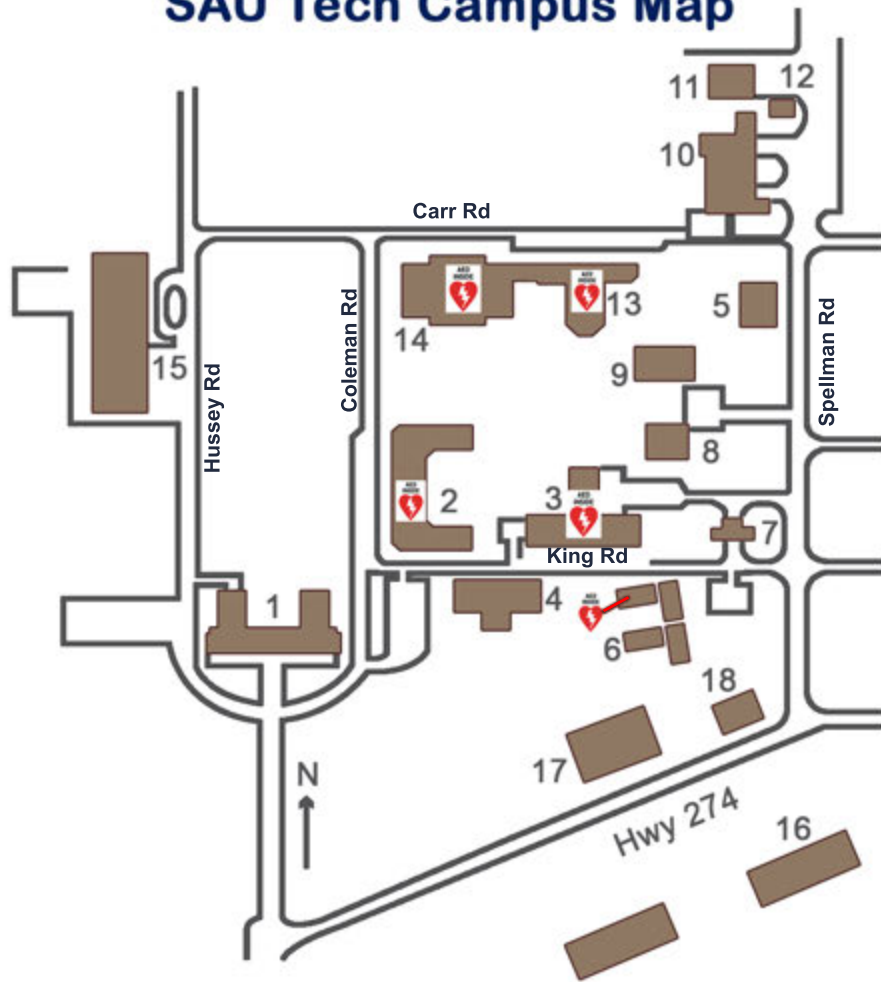

SAU Tech Campus Map

This symbol indicates the location of automated external defibrillators (AED) on the campus.

Camden Area Map